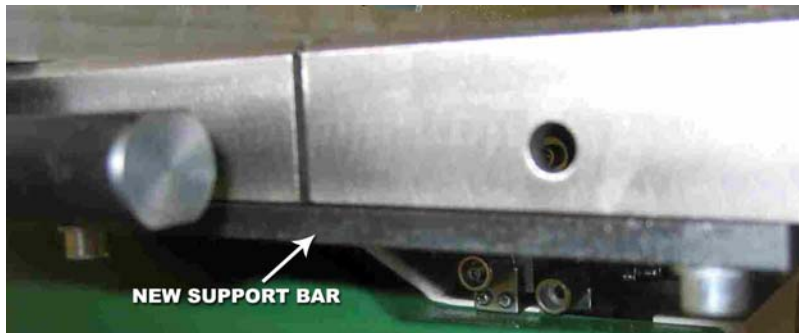

Technical Bulletin #10-3250401081

10-325 14" Deluxe Bandsaw

Date: 4/1/2008

Subject: Table Leveling Screw Change

RIKON has improved the 10-325 14" Deluxe Bandsaw. RIKON omitted the table leveling screw and upgraded it with a steel bar to improve the support on the right side of the blade.

The new support bar is preinstalled on the table. The bar must be removed or in the opened position in order to install the table to the trunnion.

RIKON Power Tools sincerely apologizes for any inconvenience that this may have caused.