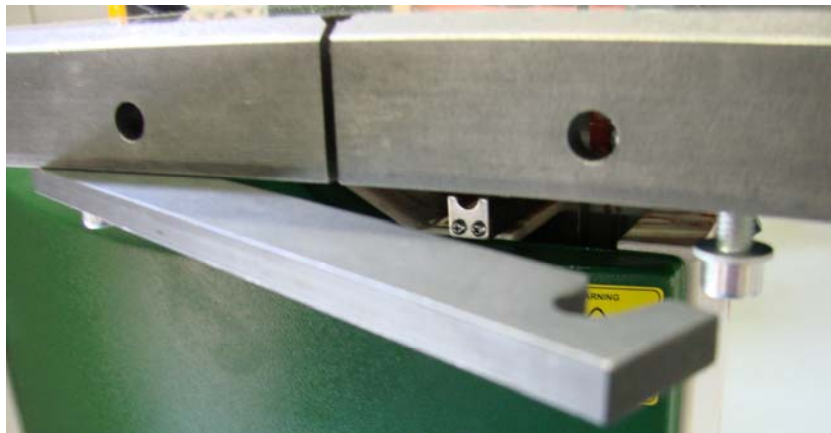

Technical Bulletin #10-3250401081

10-325 14" Deluxe Bandsaw

Date: 4/1/2008

Subject: Table Leveling Screw Change

RIKON has improved the 10-325 14" Deluxe Bandsaw. RIKON omitted the table leveling screw and upgraded it with a steel bar to improve the support on the right side of the blade.

The new support bar is preinstalled on the table. The bar must be removed or in the opened position in order to install the table to the trunnion.

RIKON Power Tools sincerely apologizes for any inconvenience that this may have caused.